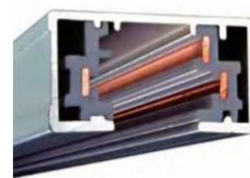

### TECHNICAL

Materials of Housing	Aluminium
Color Temperature	3000/4000/5700K
Luminous Efficiency@4000K	100Lm/W
CRI	>85
Beam Angle(°)	75°
Lifetime(hr)	50000H
Product Finishing	White/Black

Adapter in both 3 wire and 4 wire track version