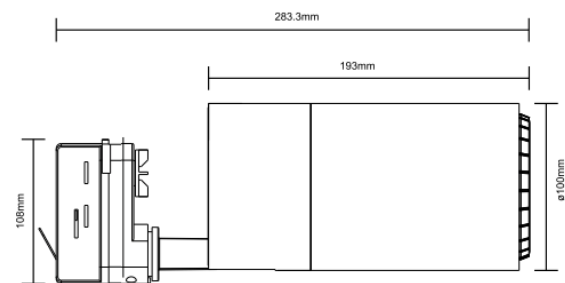

### TECHNICAL

Materials of Housing	Aluminium
Color Temperature	3000/4000/5700K
Luminous Efficiency@4000K	100Lm/W
CRI	>85
Beam Angle(°)	75°
Lifetime(hr)	50000H
Product Finishing	White/Black

Adapter in both 3 wire and 4 wire track version

### DATA SHEET

CODE	WATT	INPUT VOLTAGE	DIMENSION(mm)	LUMEN(±5%)
TLI-TR30-25W	25W	AC200-240V	Ø100X193	2500lm